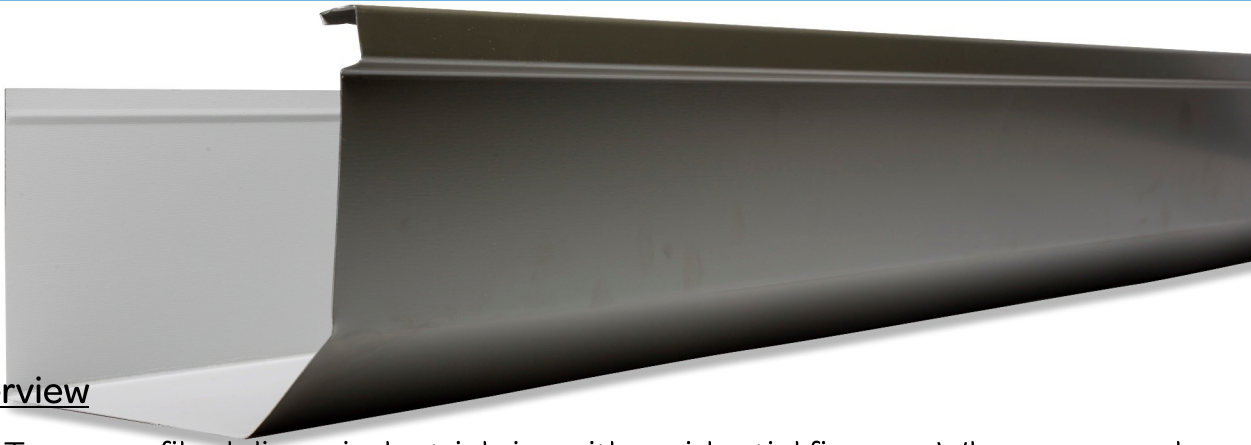

Continuous Group®

Spouting Fascia Downpipes

Overview

The Texan profile delivers industrial size with residential finesse. When you need high volume performance and some serious strength but do not want that unsightly industrial appearance, Texan is the answer.

Features

- ✓ Stunning aesthetics
- ✓ Premium Material options
- ✓ Huge colour choice
- ✓ Pan bracket options
- ✓ Up to 20 year material warranty
- ✓ Extra large water capacity

TEXAN 175mm BEVEL SPOUTING

Finish Range	Spouting Material	Colour Choice	Bracket Material	Bracket Options	Downpipe Options
<i>CG Range</i>	<i>MagnaFlow™</i>	Top 15 Colours	Aluminium	External TB External TB-Pan	80mm Round 100mm Round 150mm Round 4x2" Rectangle
<i>Designer Range</i>	<i>MagnaFlow™</i>	34 Designer Colours	Aluminium		
<i>Endurance Range</i>	<i>AlumiGard™</i>	Top 4 Colours	Aluminium		
<i>Euro Range</i>	<i>EuraMax</i>	4 Premium Colours	Aluminium		
<i>Copper</i>	<i>Pure Copper</i>	Natural	Copper or Brass		